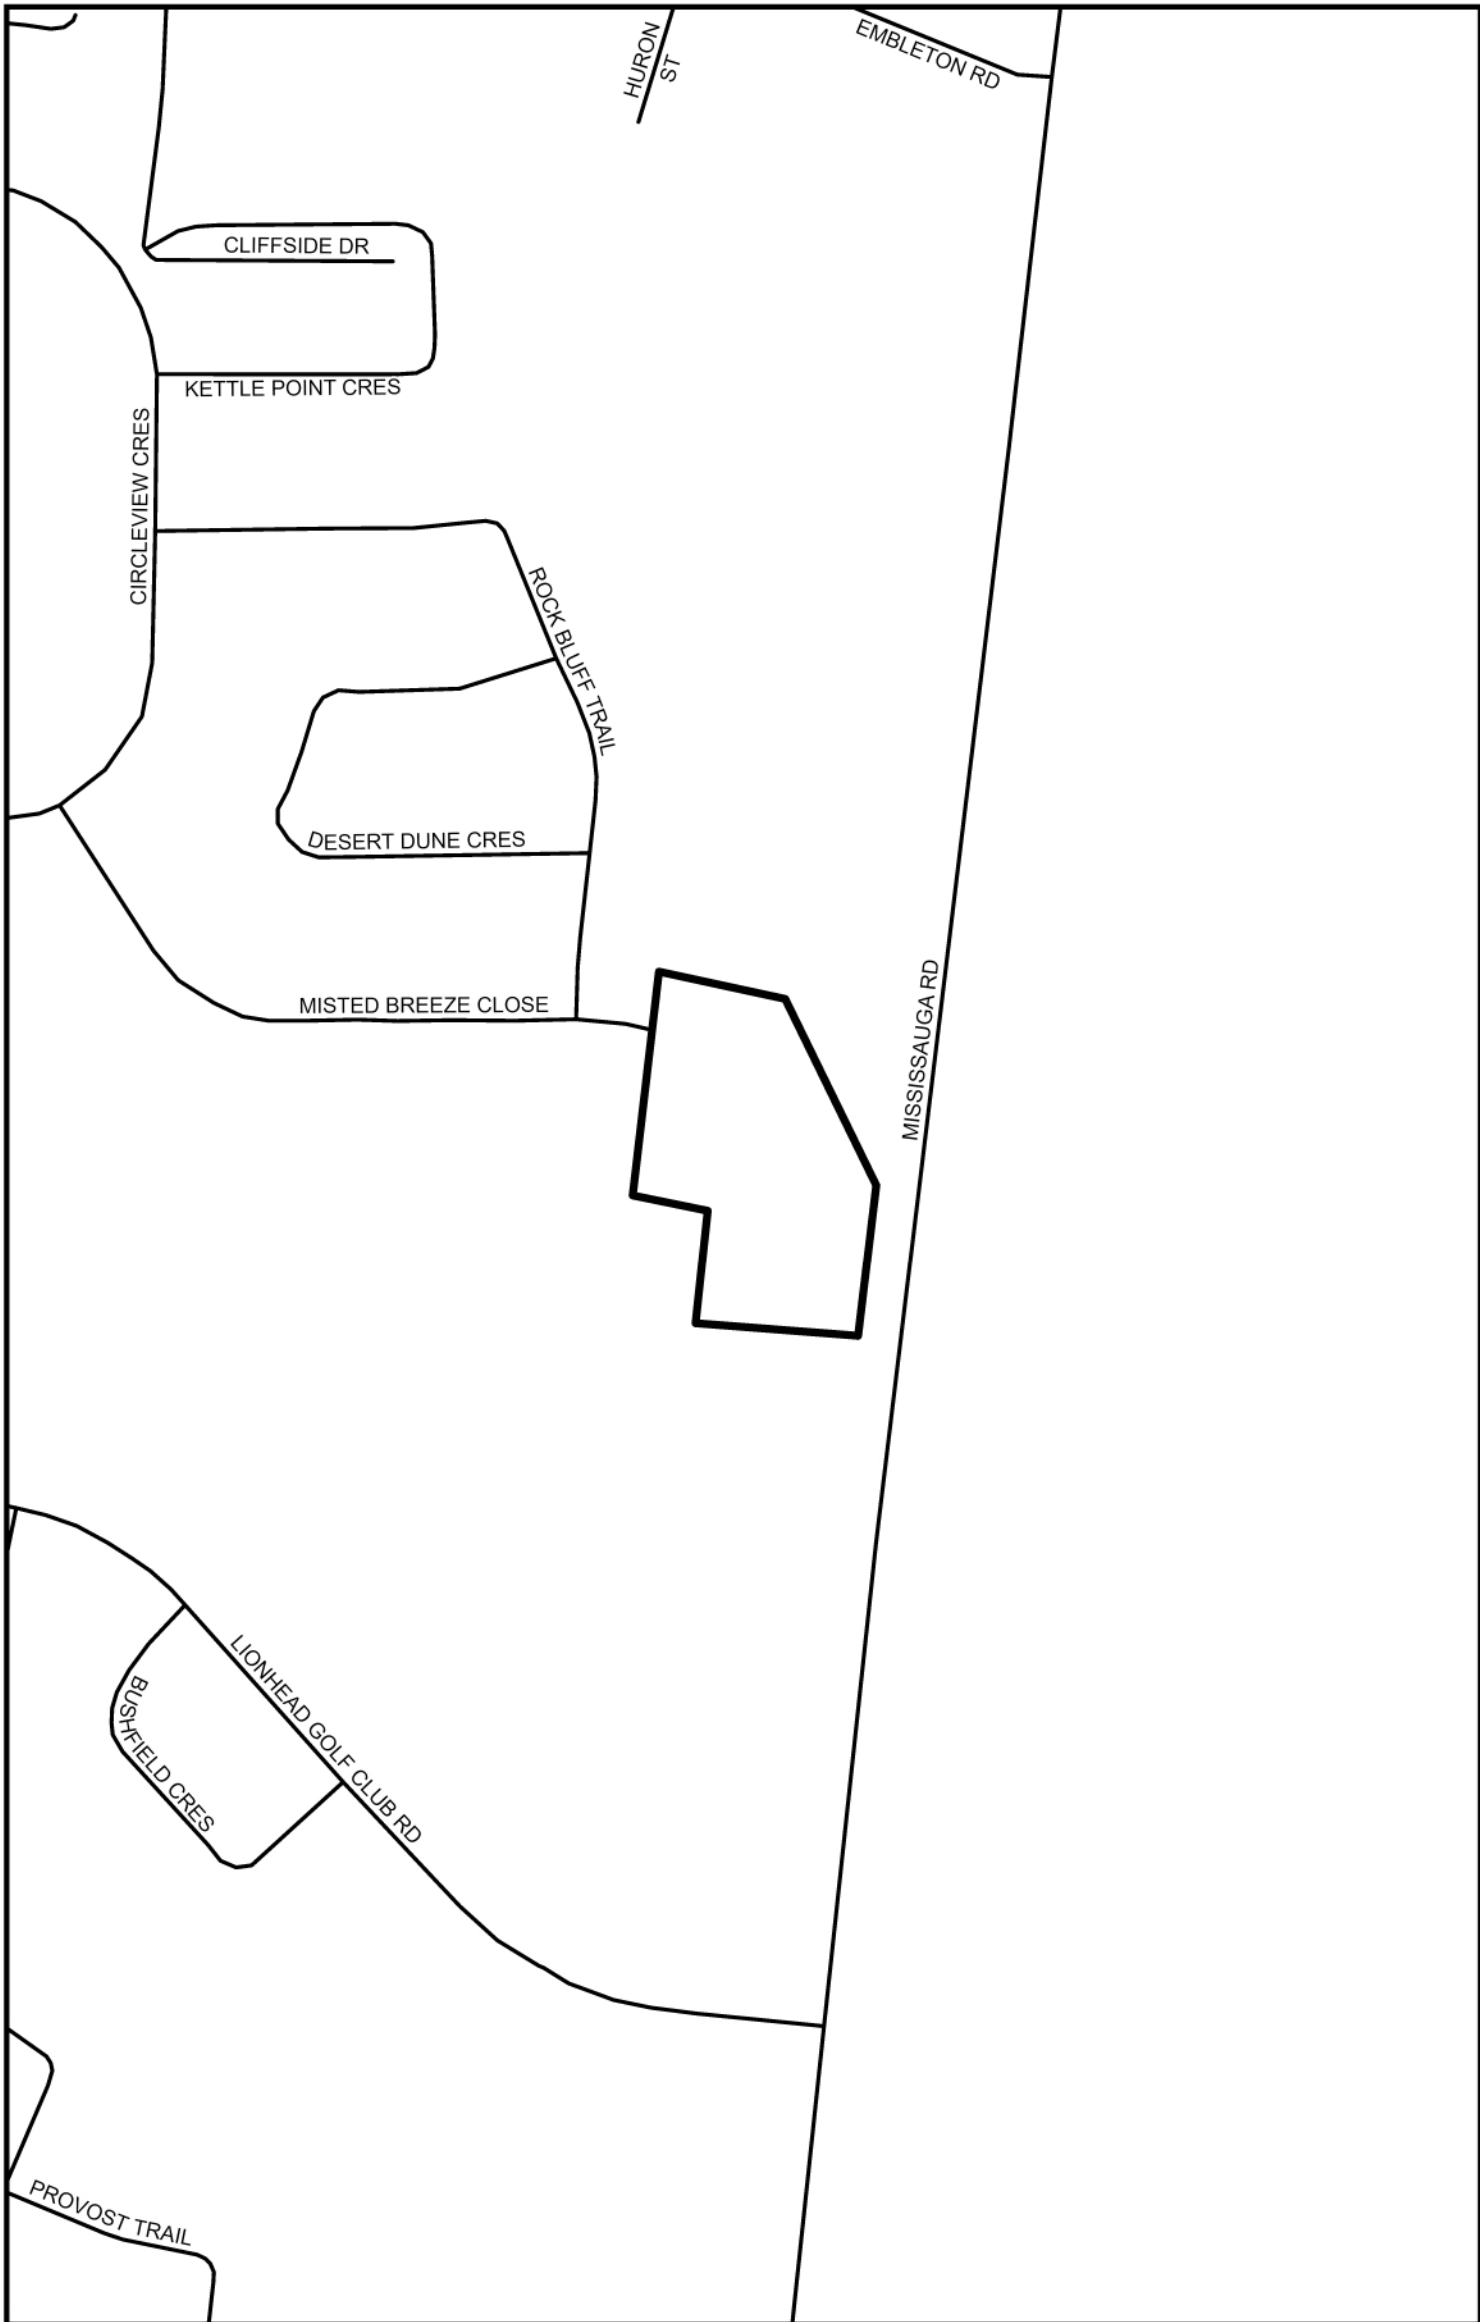

DESERT DUNE
CRES

ROCK BLUFF TRAIL

MISSISSAUGA RD

R4A(1)(H)-3680

 SUBJECT LANDS