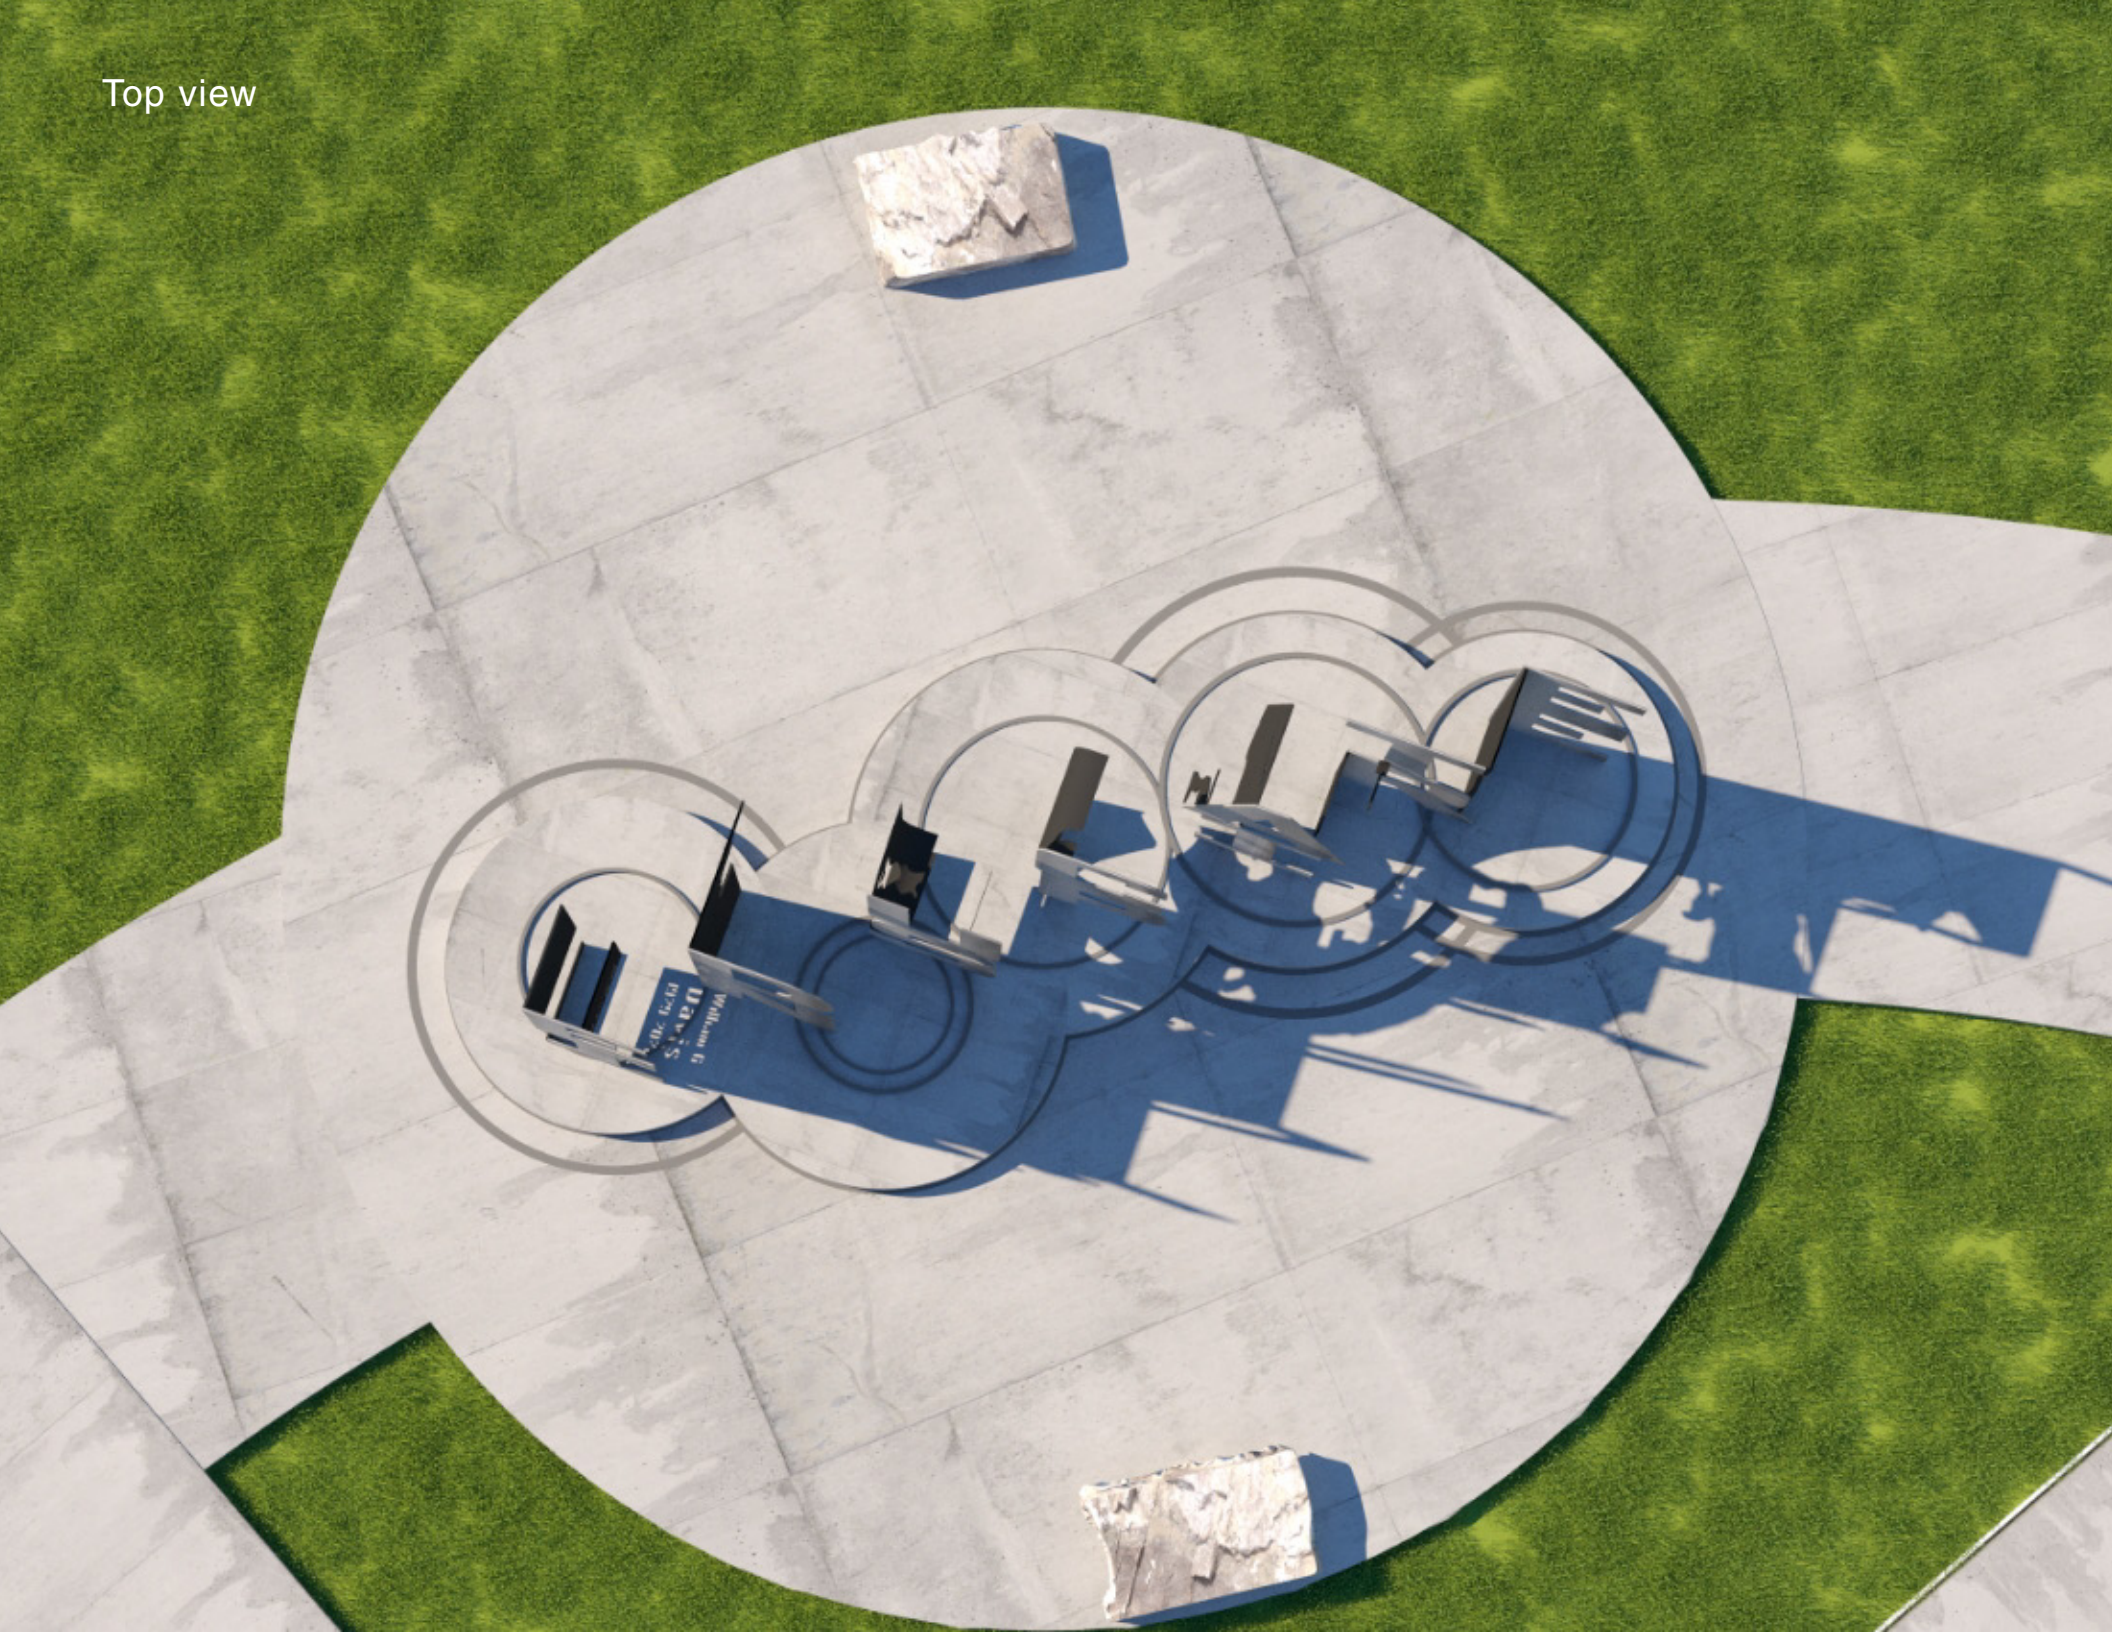

William G. Davis Memorial Artwork
REVISION

XL **Xiaojing Lilly**
YAN OTASEVIC

EDUCATE
INSPIRE

PWA
Pittsburgh Water Authority
1000 10th Avenue
Pittsburgh, PA 15222

William G.
DAVIS
1928-2021

EDUCATE
INSPIRE

Main St. going South

PAMA walkway

Courthouse view

Perspective view

Perspective view

Top view

Top perspective view

MAIN STREET

PAMA WALKWAY

WELLINGTON STREET