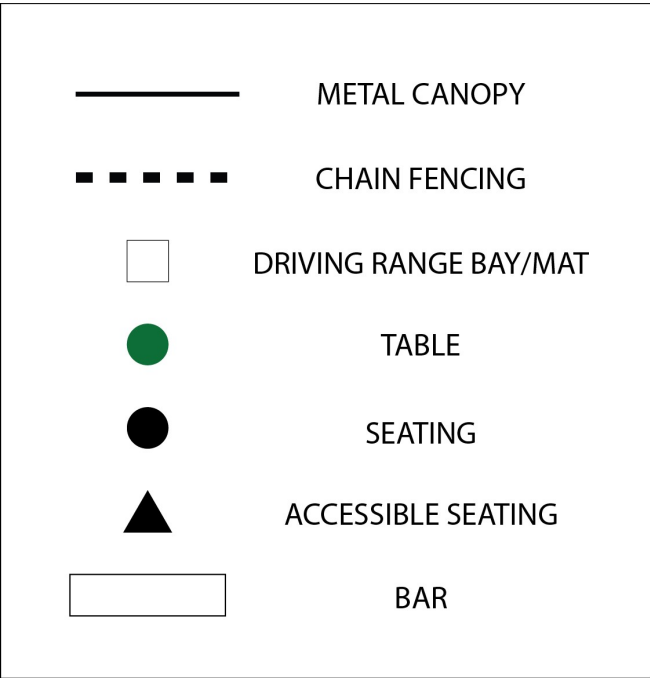

Time: 9:30pm to 1:30 am on each of the dates listed above.

Site Plan: ***The Site Plan for the event is attached along with this letter.***

Additional Site Plan Notes:

- Dimensions & Boundary Fencing
- Metal Canopy (2 Sections) - 15ft (height) x 70ft (width)
- Chain Link Fencing - 3ft x 12ft

Seating:

- Accessible Seating Contrasted = 4
- Regular Seating = 24
- Tables= 15
- Total Capacity = 28

Kind regards,

**Michael Petgrave**

General Manager

New Pro Driving Range

E: [info@newprodrivingrange.com](mailto:info@newprodrivingrange.com)

# DRIVING RANGE FAIRWAY