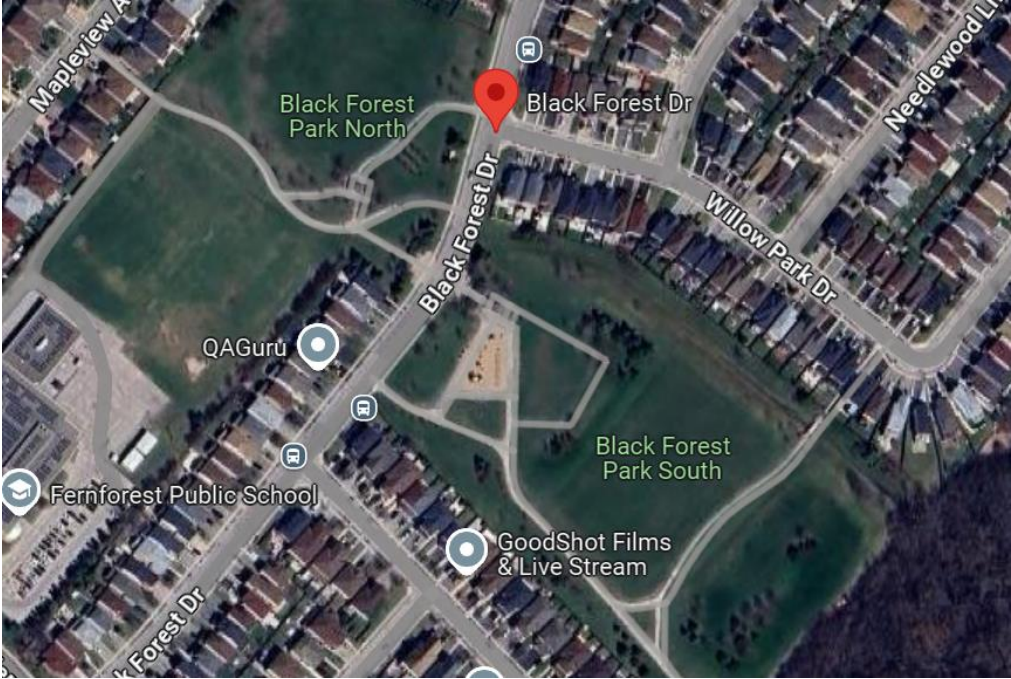

BSTSC SITE INSPECTION- BLACK FOREST AND RED WILLOW DRIVE
SEPTEMBER 17, 2024

Intersection

Parking south of Willow Park Dr