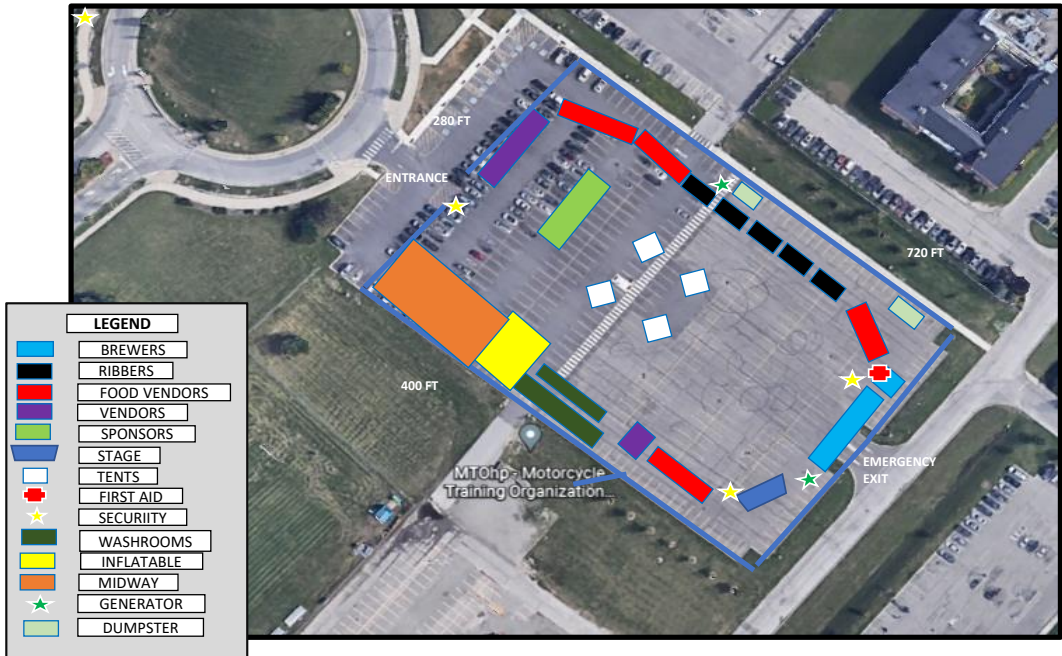

BRAMPTON SHERIDAN - SITE MAP

Generation will be located behind the Rib Rigs, as identified by locates
 Fire Extinguishers are at each rib truck, food truck vendors and mobile stage (TSS Certified)