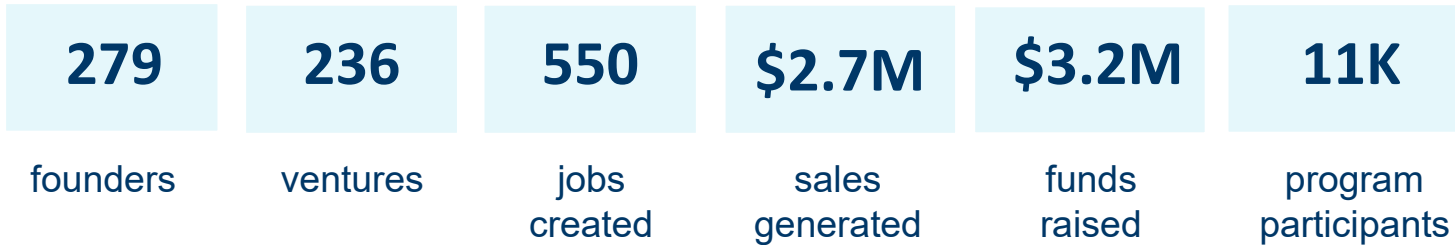

Where impact and
entrepreneurship
thrive.

Renee Devereaux | Director, Entrepreneurship & Changemaking

Sheridan

What We Do

- Provide inclusive support to impact entrepreneurs
- Connect entrepreneurs to Sheridan talent, expertise and resources
- Strengthen the regional innovation ecosystem through through collaboration and impact entrepreneurship expertise
- Offer mentorship, learning programs, co-working space and funding

EDGE by the Numbers

Since Launch

Current Ventures

Davis Campus Hub

Collaborators and Supporters

Brampton Collaborations

Shared Successes

DF Media Productions