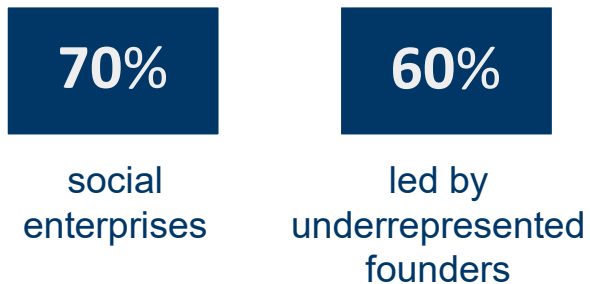

Where impact and
entrepreneurship
thrive.

Renee Devereaux | Director, Entrepreneurship & Changemaking

Sheridan

What We Do

- Provide inclusive support to impact entrepreneurs
- Connect entrepreneurs to Sheridan talent, expertise and resources
- Strengthen the regional innovation ecosystem through through collaboration and impact entrepreneurship expertise
- Offer mentorship, learning programs, co-working space and funding

EDGE by the Numbers

Since Launch

Current Ventures

Davis Campus Hub

Collaborators and Supporters

Brampton Collaborations

Shared Successes

DF Media Productions