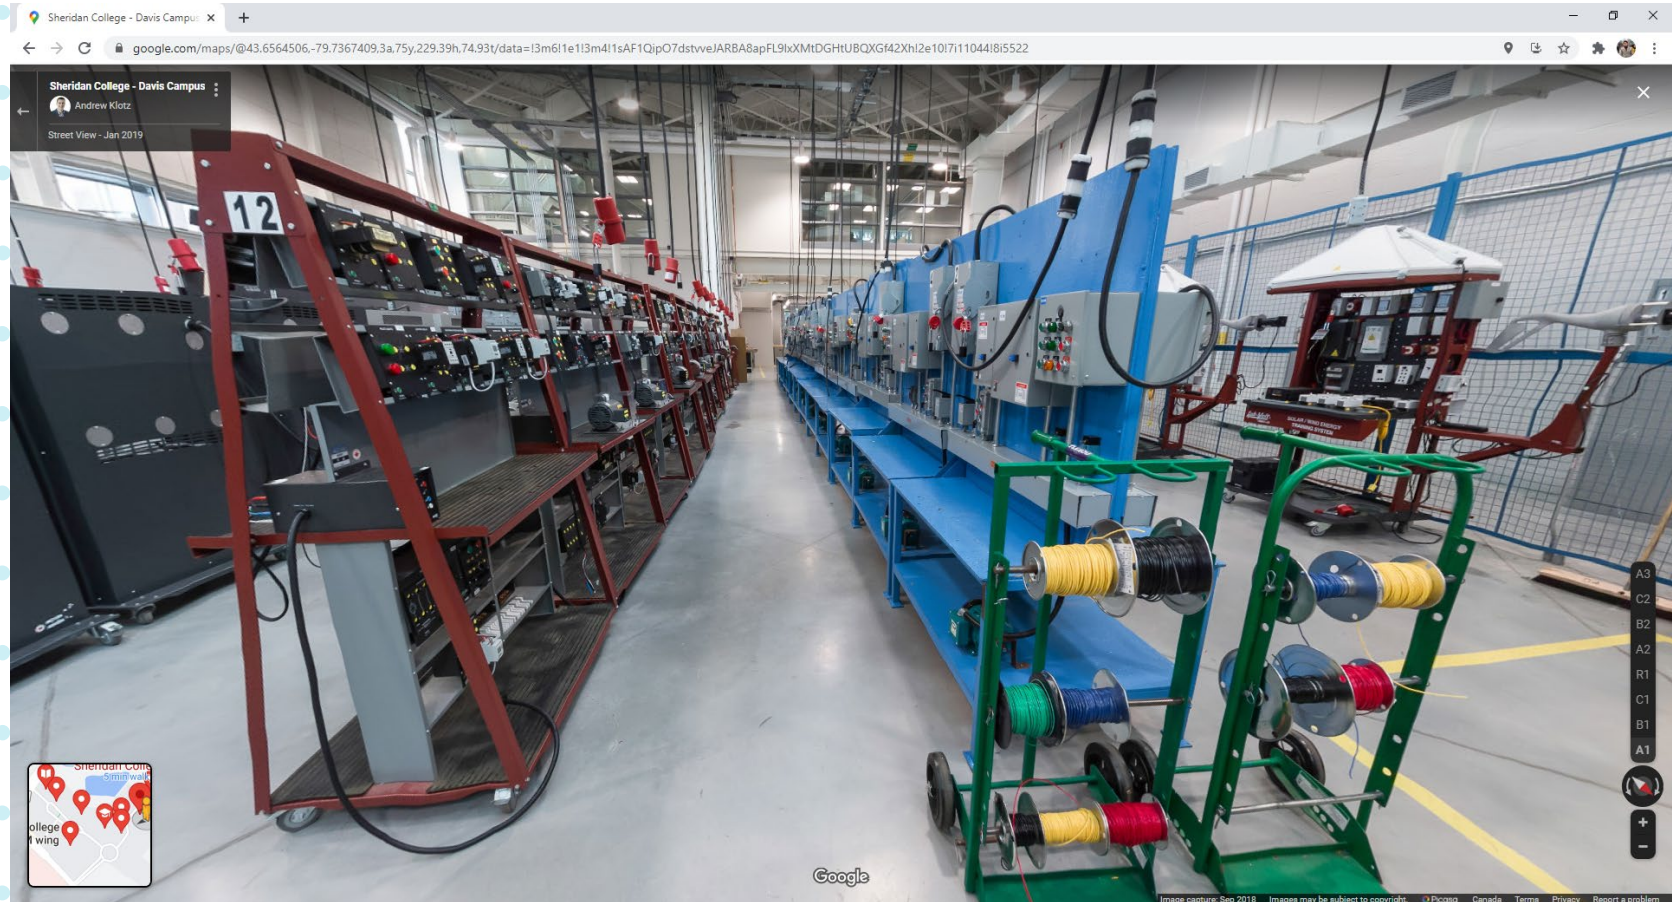

Come
(Virtually)
Visit Magna
Skilled
Trades
Centre on
Google
Maps!