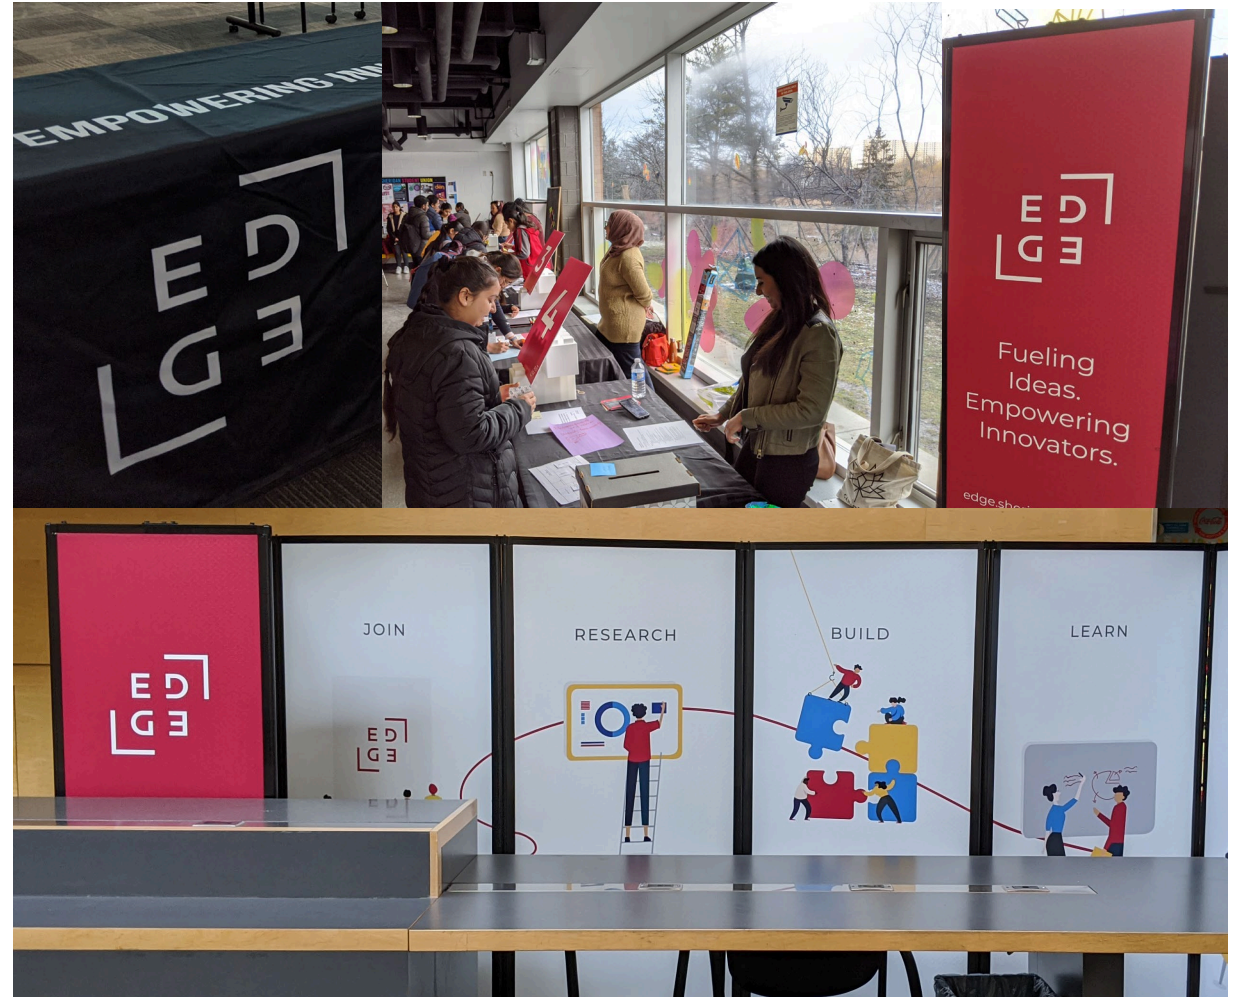

Where impact and
entrepreneurship
thrive.

Renee Devereaux | Director, Entrepreneurship & Changemaking

Sheridan

What We Do

- Provide inclusive support to impact entrepreneurs
- Connect entrepreneurs to Sheridan talent, expertise and resources
- Strengthen the regional innovation ecosystem through through collaboration and impact entrepreneurship expertise
- Offer mentorship, learning programs, co-working space and funding

EDGE by the Numbers

Since Launch

Current Ventures

Davis Campus Hub

Collaborators and Supporters

Brampton Collaborations

Shared Successes

DF Media Productions

Magna Skilled Trades Centre

Daniel Liao

Associate Dean

Magna School for the Skilled Trades
Faculty of Applied Science and Technology

Brief History of the Magna Skilled Trades Centre in Brampton

Fall 2017

- Sheridan Skilled Trades Centre relocated to Davis Campus from Oakville