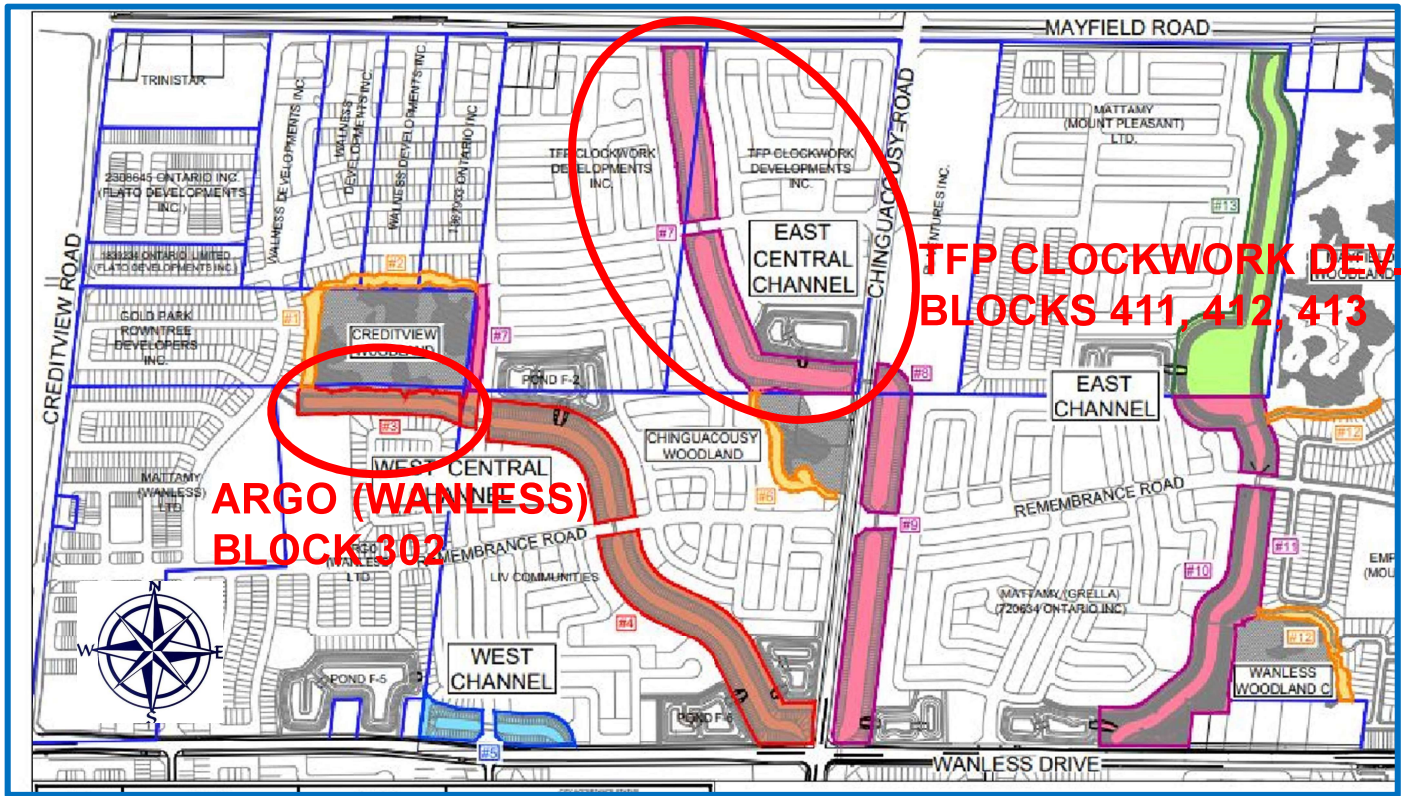

Appendix A: Location Map and Site Photos  
TFP Clockwork Developments Inc. (Plan No.: 43M-2058)  
Argo (Wanless) Limited (Plan No.: 43M-1968)

ARGO (WANLESS) LTD. VALLEY BLOCK 302

Appendix A: Location Map and Site Photos (continued)  
TFP Clockwork Developments Inc. (Plan No.: 43M-2058)  
Argo (Wanless) Limited (Plan No.: 43M-1968)