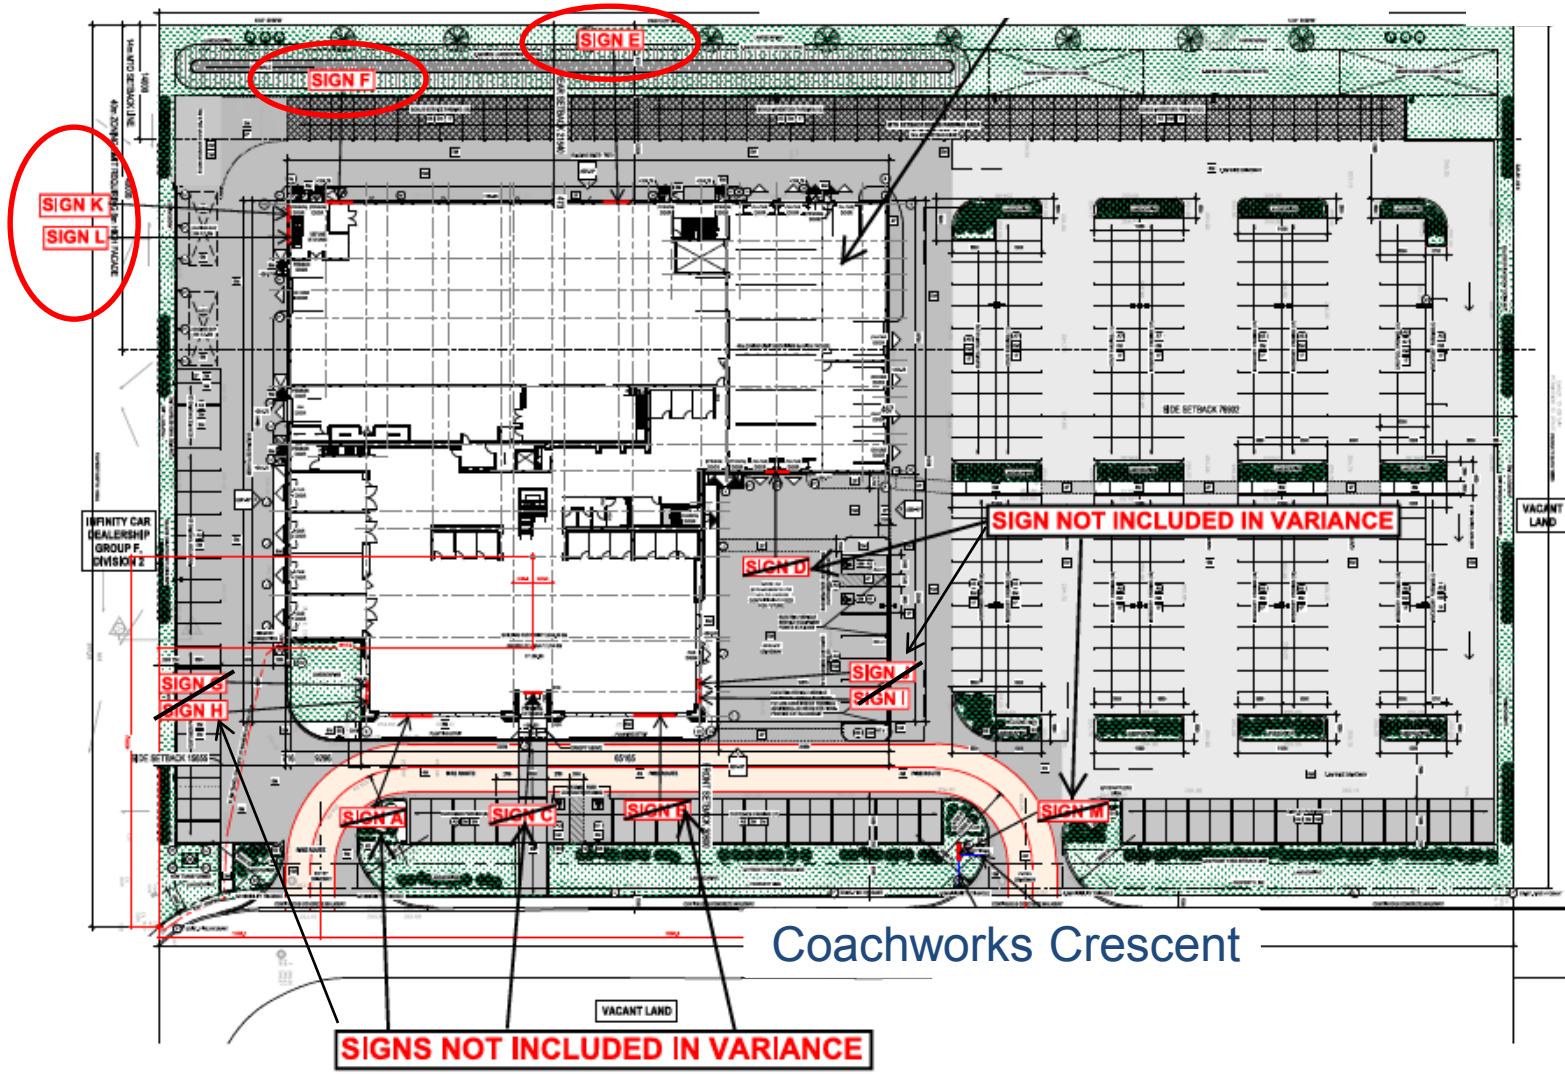

Highway 410

Coachworks Crescent

Schedule 2

Jaguar Land Rover of Brampton  
50 Coachworks Crescent  
Site Plan

CITY OF BRAMPTON

Planning & Development Services Department  
Building Division