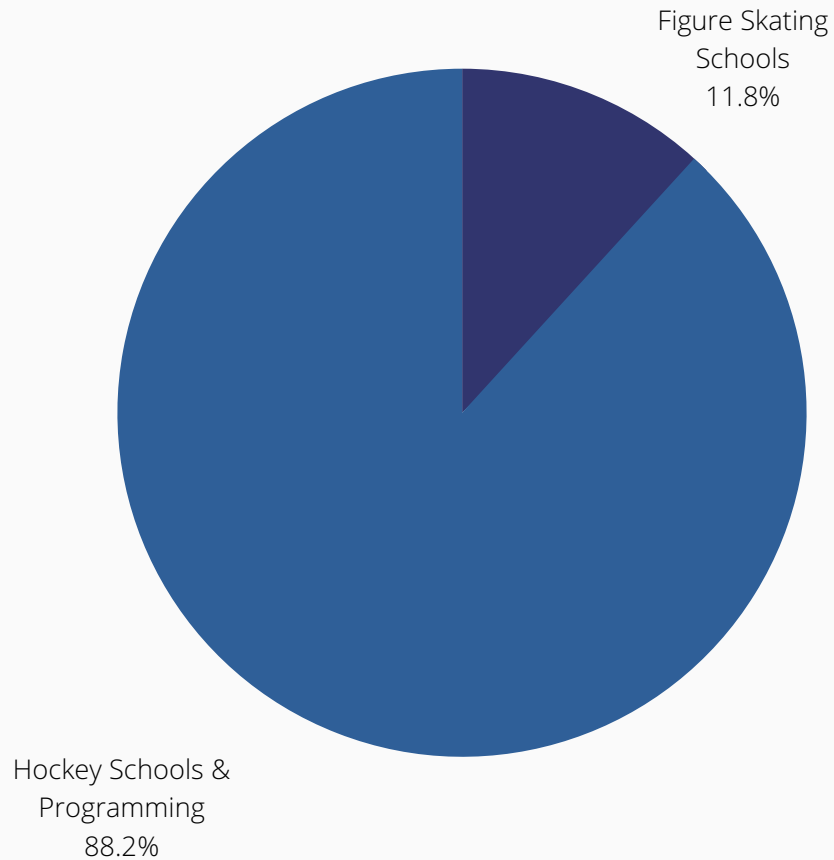

# Brampton Hill Skating Academy (BHSA): Affiliate Policy

---

When you think of  
a winter sport  
what comes to  
mind?

# Brampton's On Ice Usage

- 7 figure skating clubs in all of Peel in comparison to 25+ hockey programming/schools
- 3 out of 7 figure skating school solely have designated ice space and only 1 school in all of Brampton
- In Brampton we have 2 skating schools in comparison to 15+ hockey programs in Brampton