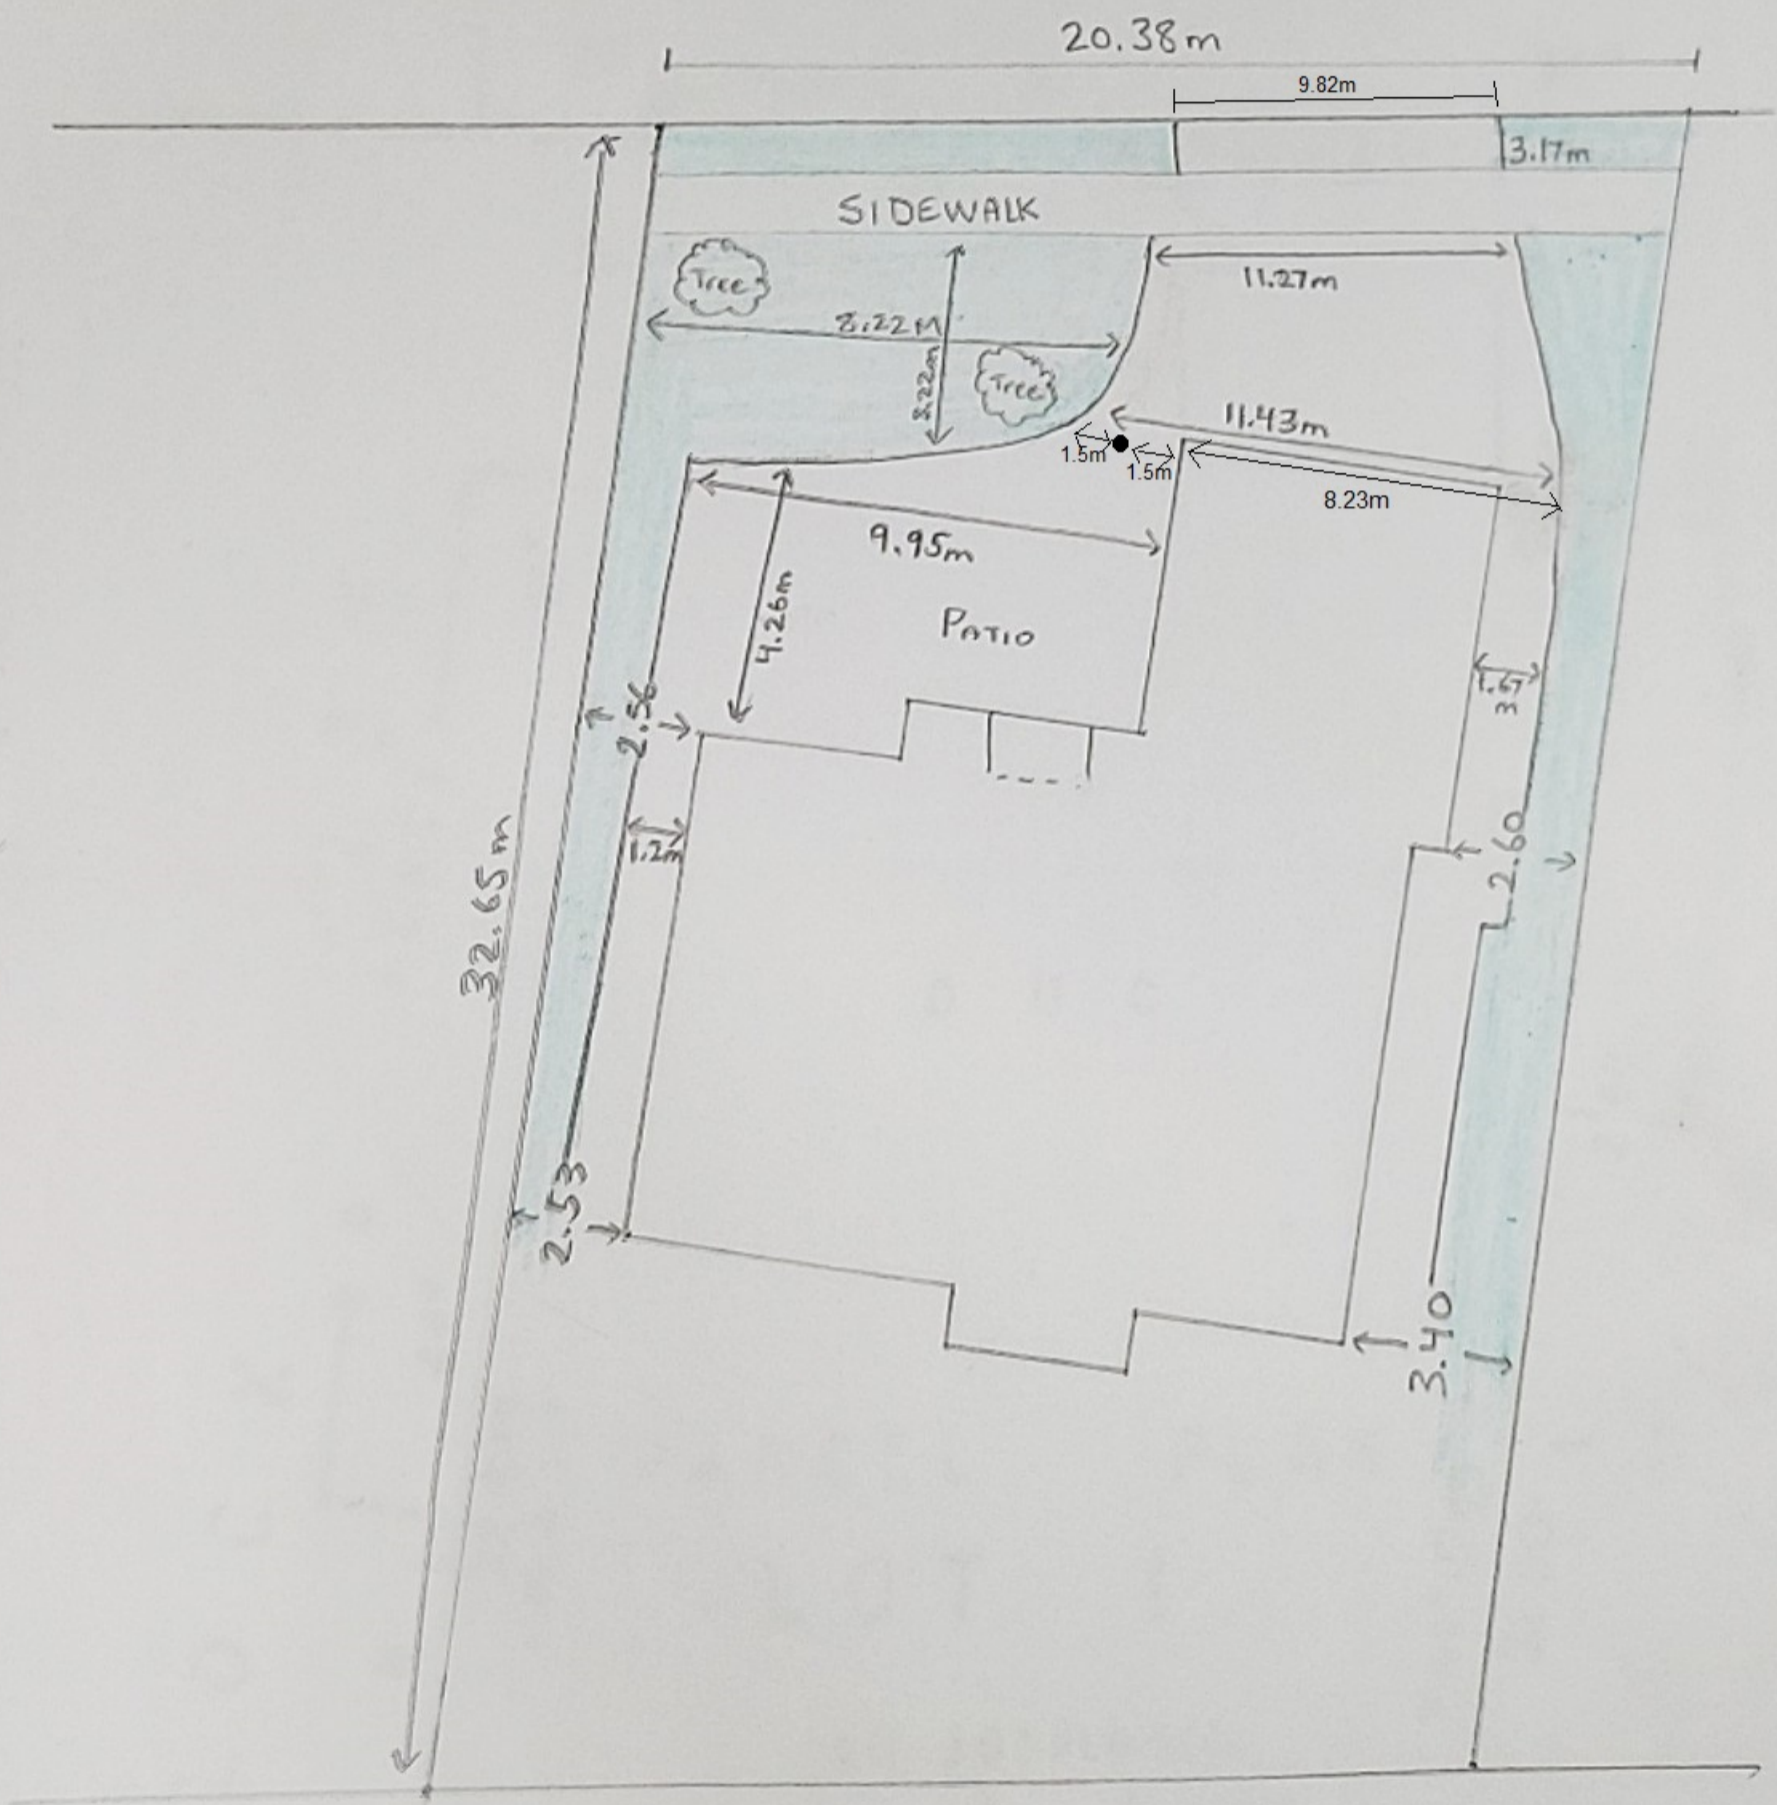

399 RAY LAWSON BLVD.
BRAMPTON, ON L6Y 3X7

LOT #1
PLAN 43M775

(all measurements in Meters)

Legend:
Metal Post ●