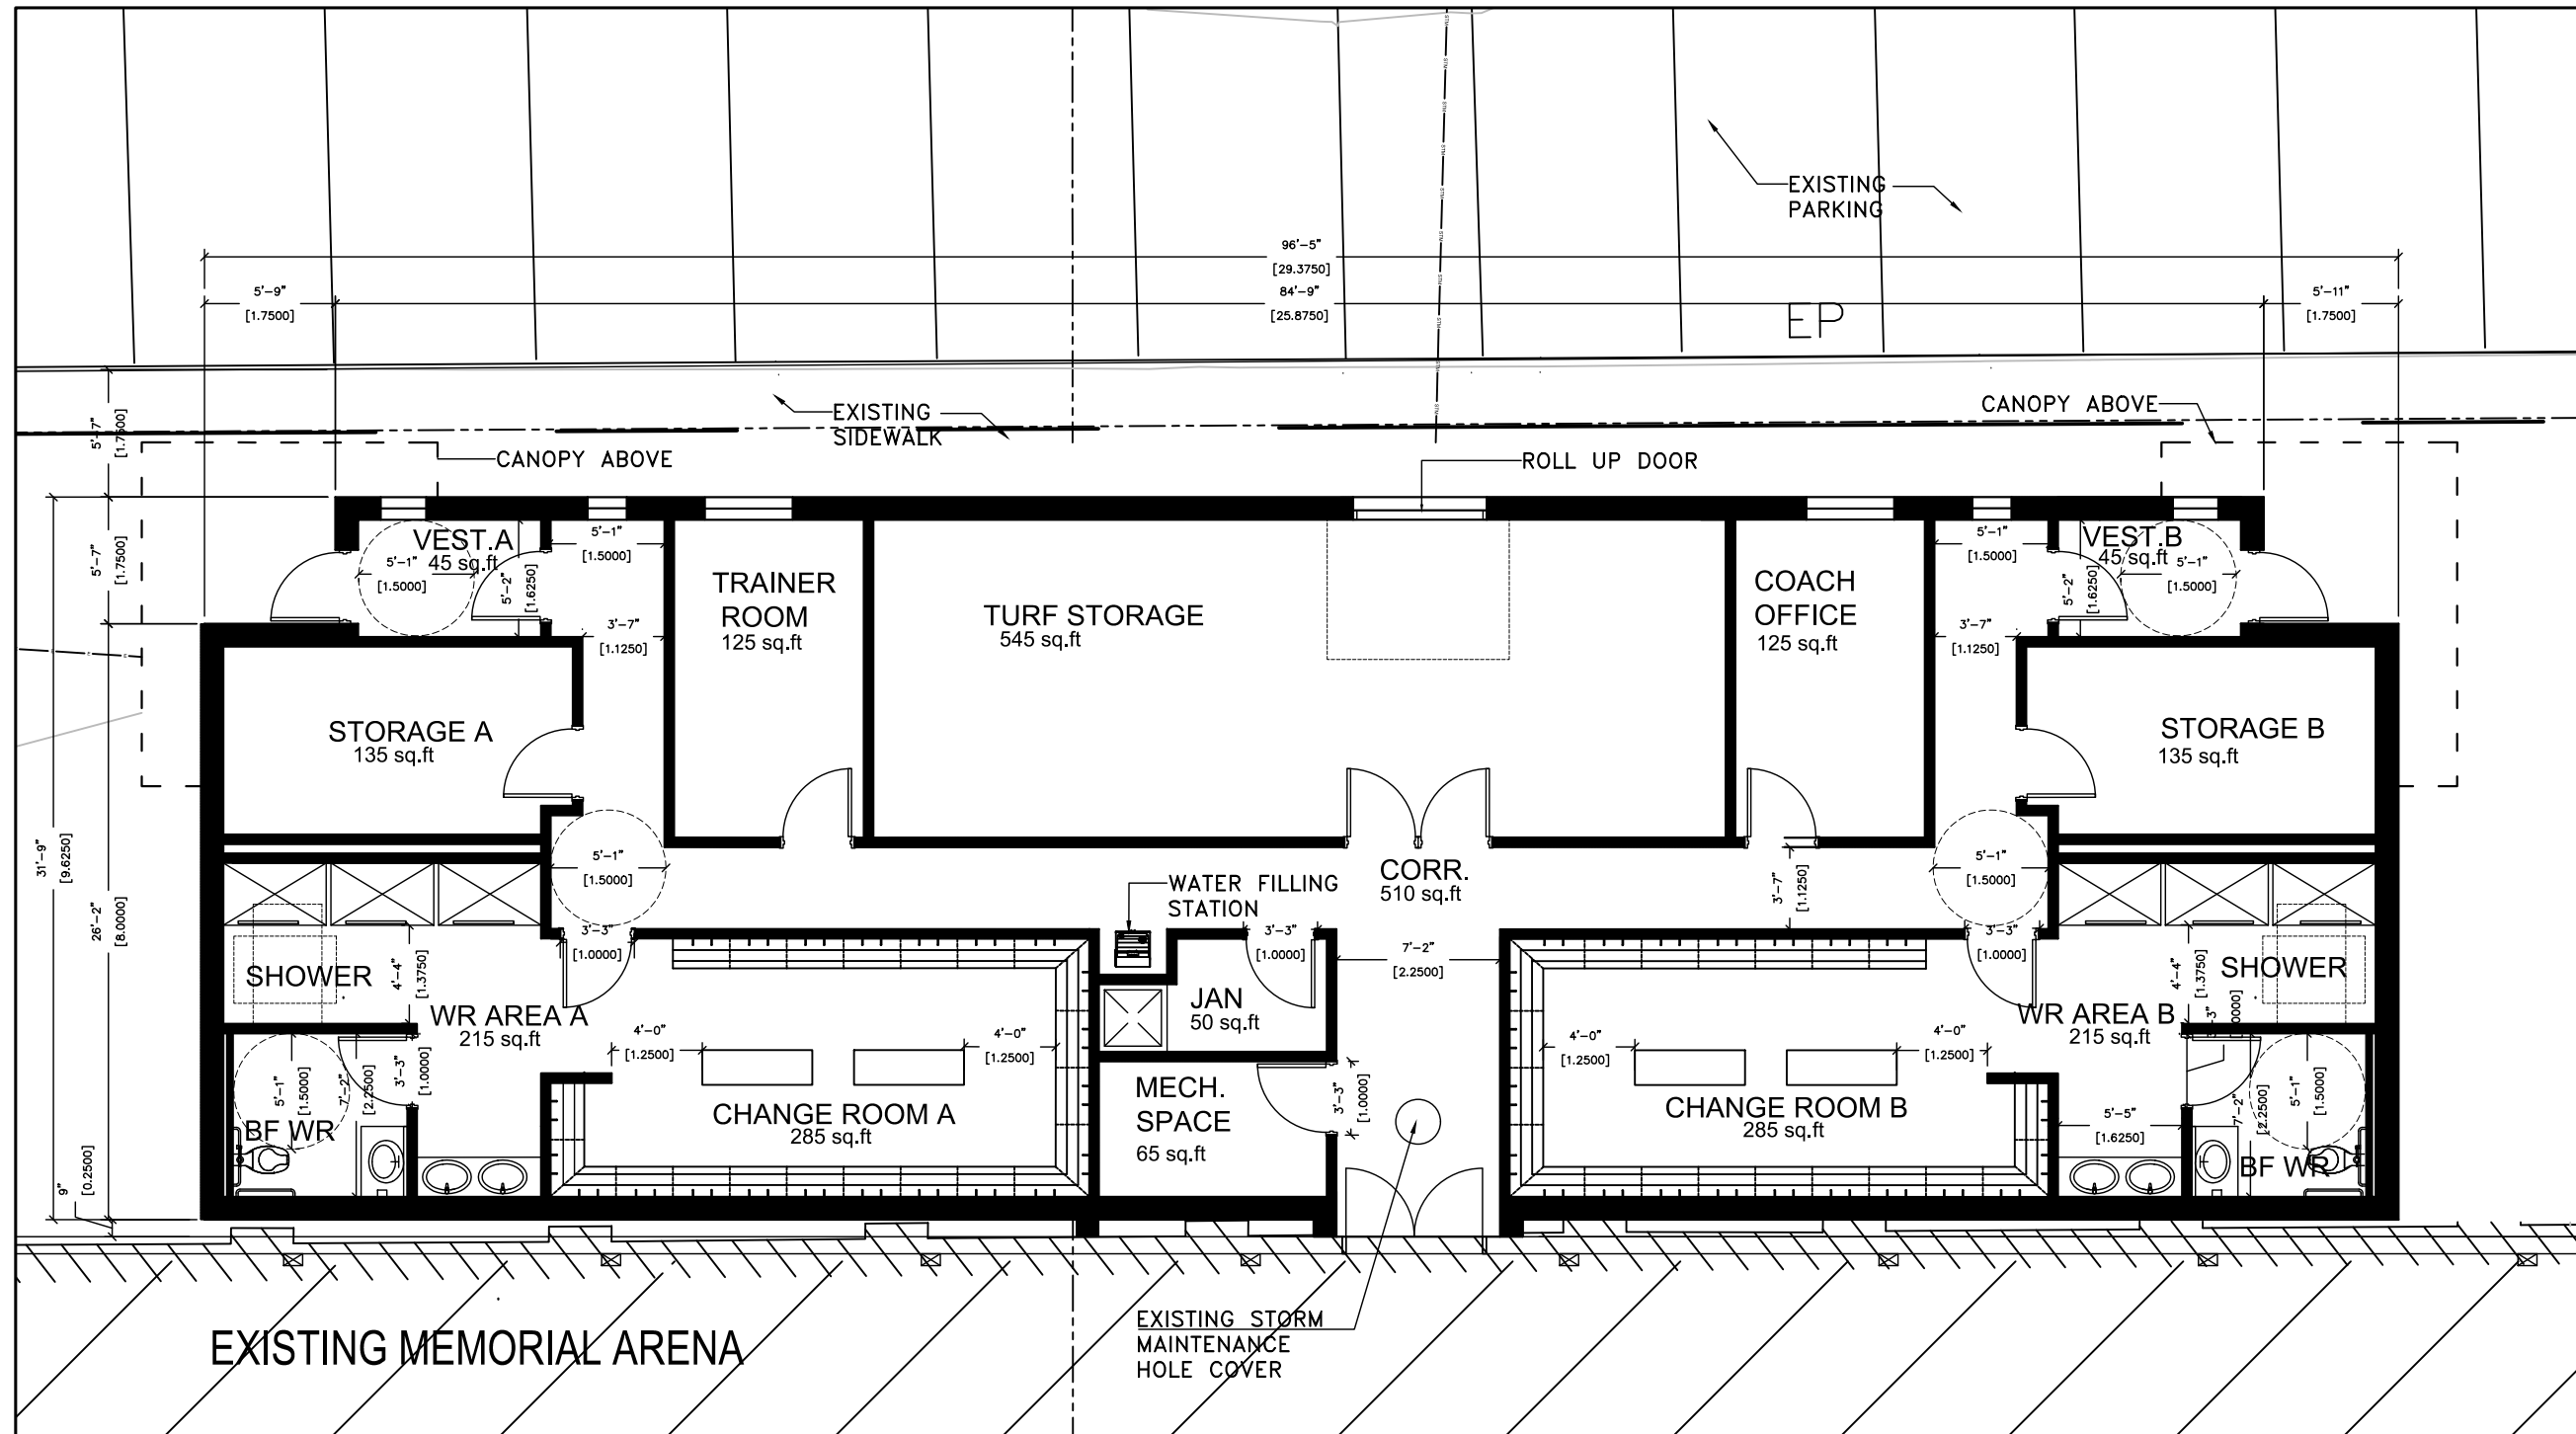

**NOTES:**

-  Memorial Arena Addition  
- 3,000 sq.ft
-  Existing Memorial Arena  
- 27,825 sq.ft

ADDRESS:  
69 ELLIOTT STREET, BRAMPTON

PROJECT:  
**MEMORIAL ARENA  
ADDITION**

DATE: 06/12/22	SHEET: <b>A110</b>
-------------------	-----------------------

**1** PLAN  
A100 1:100

NOTES:

1 WEST ELEVATION  
A100 1:300

2 SOUTH ELEVATION  
A100 1:300

3 NORTH ELEVATION  
A100 1:300

ADDRESS:  
69 ELLIOTT STREET, BRAMPTON

PROJECT:  
MEMORIAL ARENA  
ADDITION

DATE:  
06/12/22

SHEET:  
A200