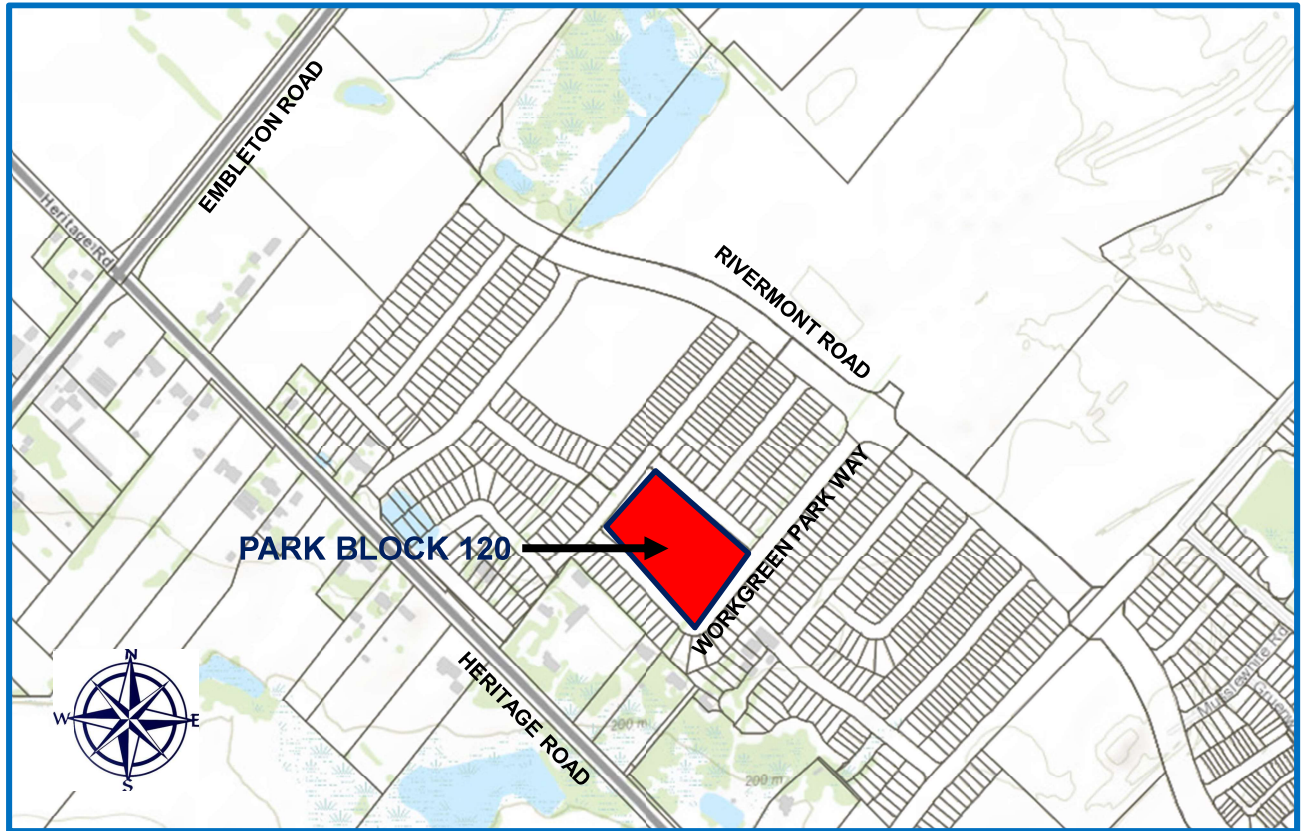

Appendix A: Location Map and Site Photos  
Scottish Heather Developments Inc. Park Block 120 (Plan No.: 43M-2078)

PHOTOS OF PARK BLOCK 120