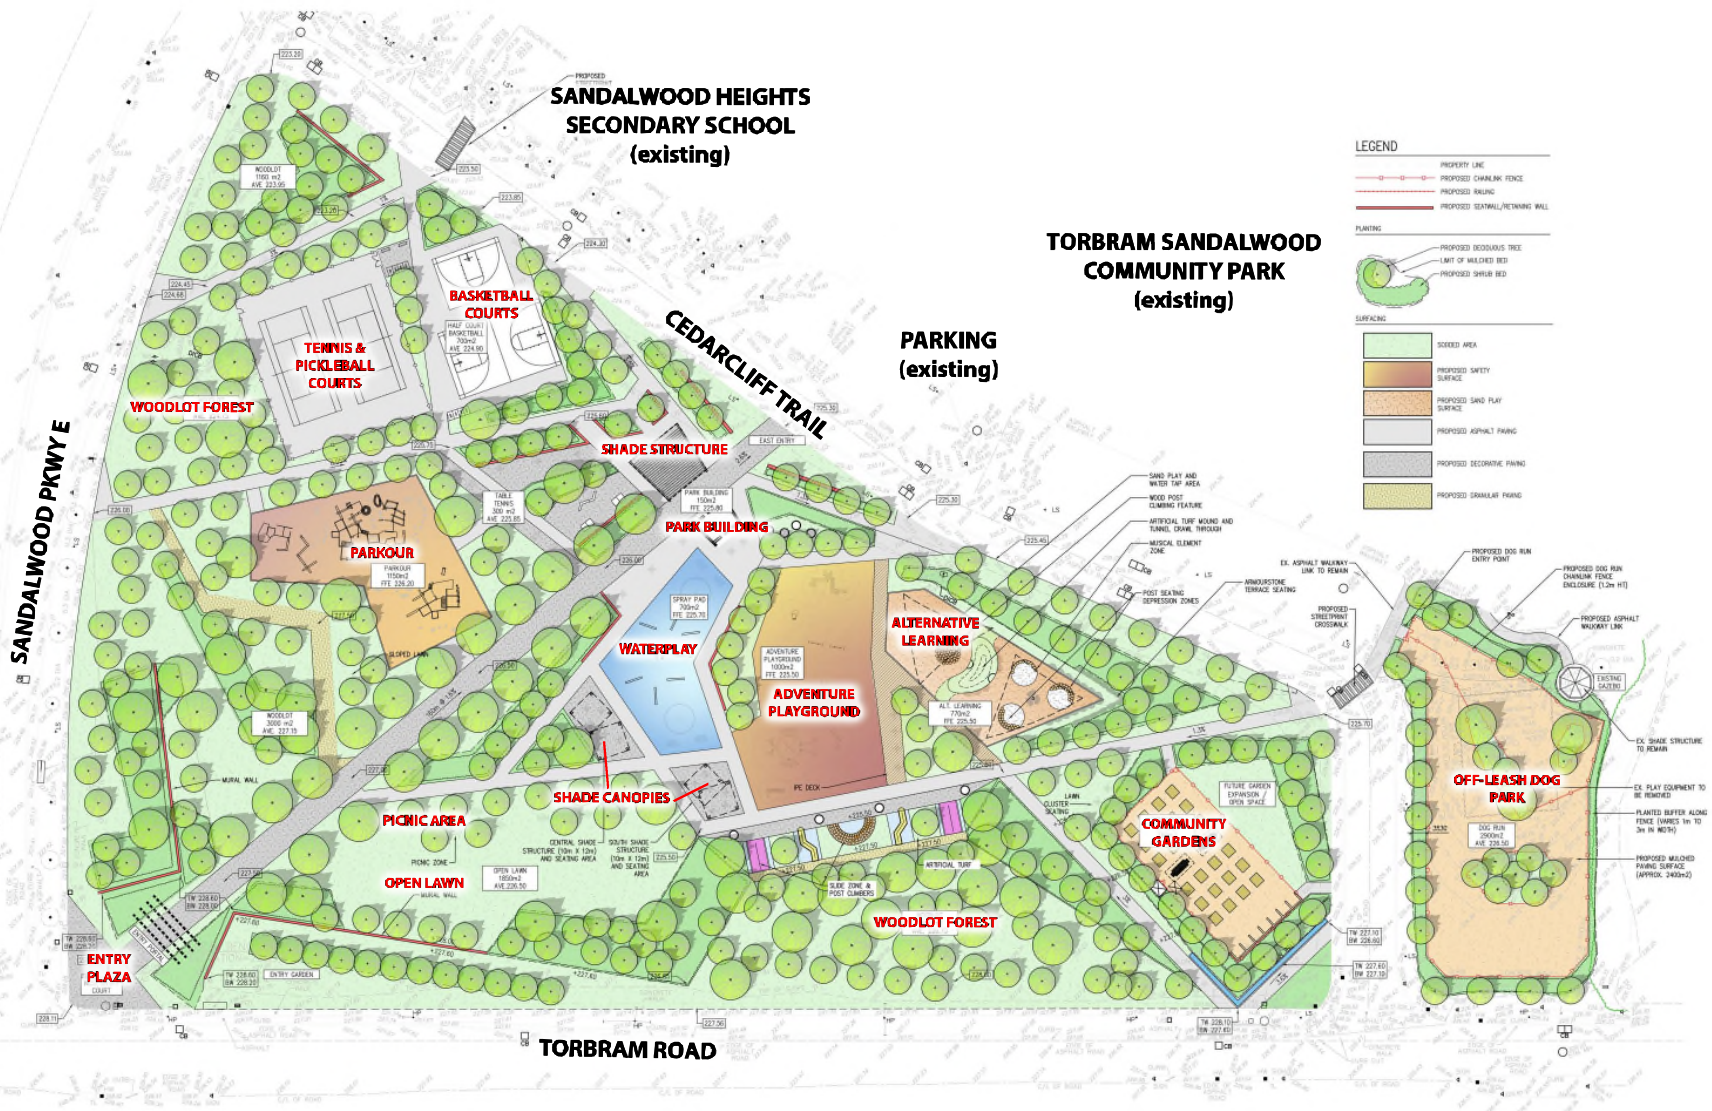

SKETCH

SANDALWOOD PKWY E

SANDALWOOD HEIGHTS  
SECONDARY SCHOOL  
(existing)

TORBRAM SANDALWOOD  
COMMUNITY PARK  
(existing)

PARKING  
(existing)

CEDARCLIFF TRAIL

**LEGEND**

- PROPERTY LINE
- PROPOSED CHALKING FENCE
- PROPOSED BOLLING
- PROPOSED SEATWALL/NETTING WALL

**PLANTING**

- PROPOSED DECORATIVE TREE
- LIMIT OF MAINTAINED BED
- PROPOSED SHRUB BED

**SURFACING**

- SHADE AREA
- PROPOSED SAFETY SURFACE
- PROPOSED SAND PLAY SURFACE
- PROPOSED ASPHALT PAVING
- PROPOSED DECORATIVE PAVING
- PROPOSED GRANULAR PAVING

SANDALWOOD ADVENTURE PARK  
Preliminary Landscape Concept B1.2

Scale: 1:500  
Date: 17.2024  
#21047

SK1