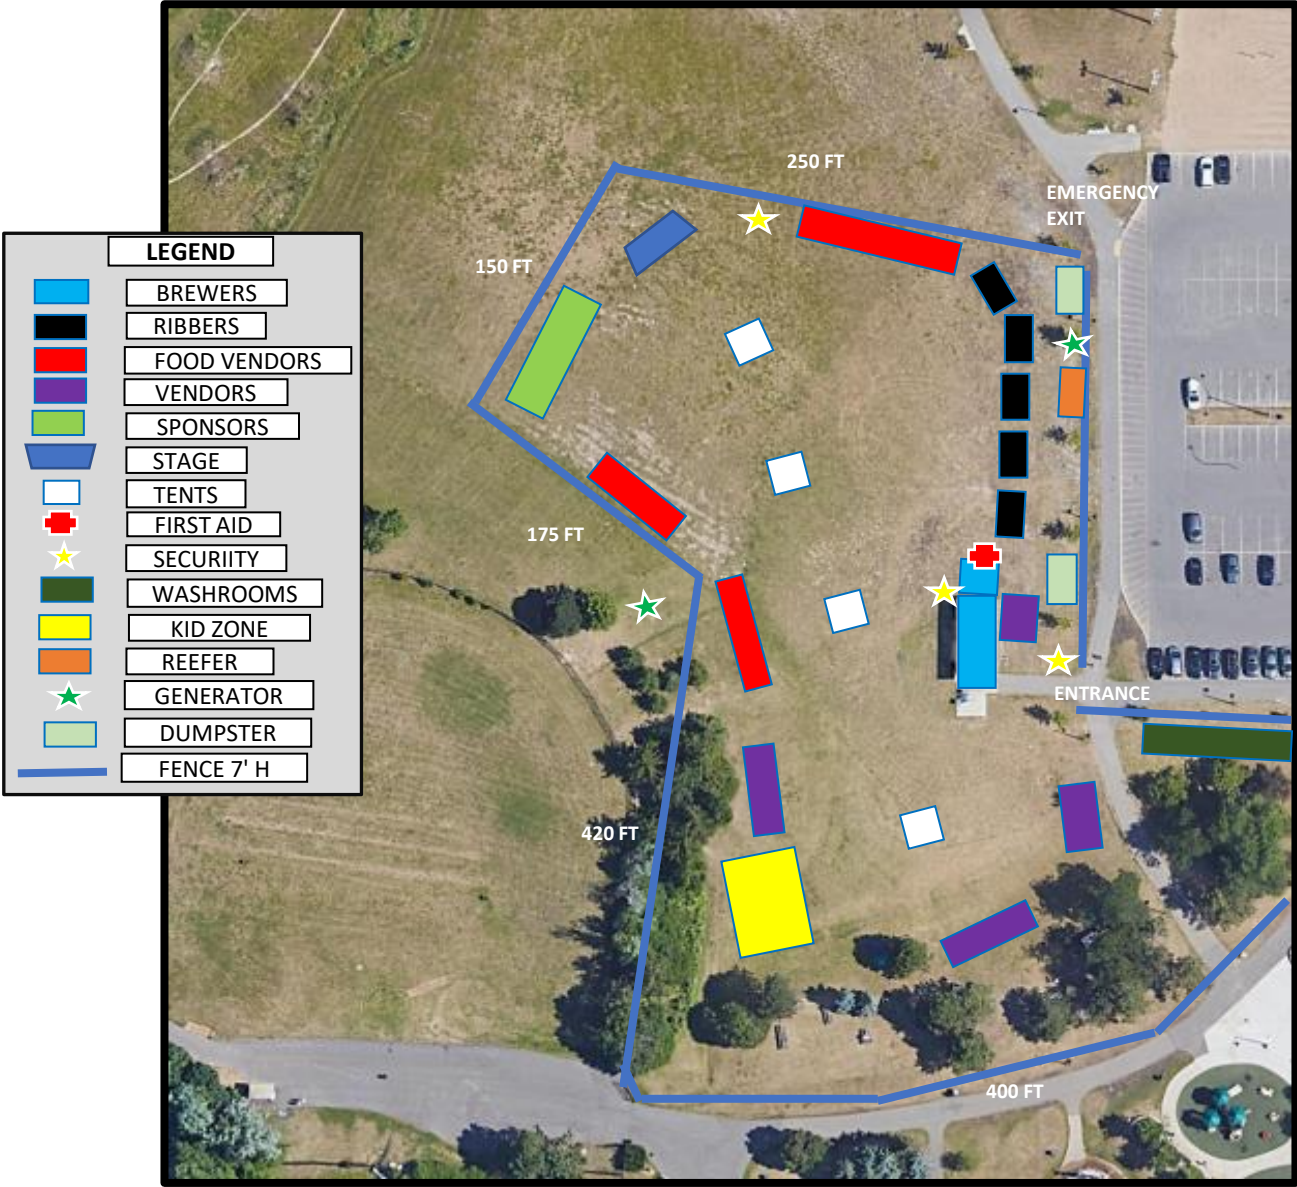

BRAMPTON CHINGUACOUSY- SITE MAP

Approximately 92,000 sf