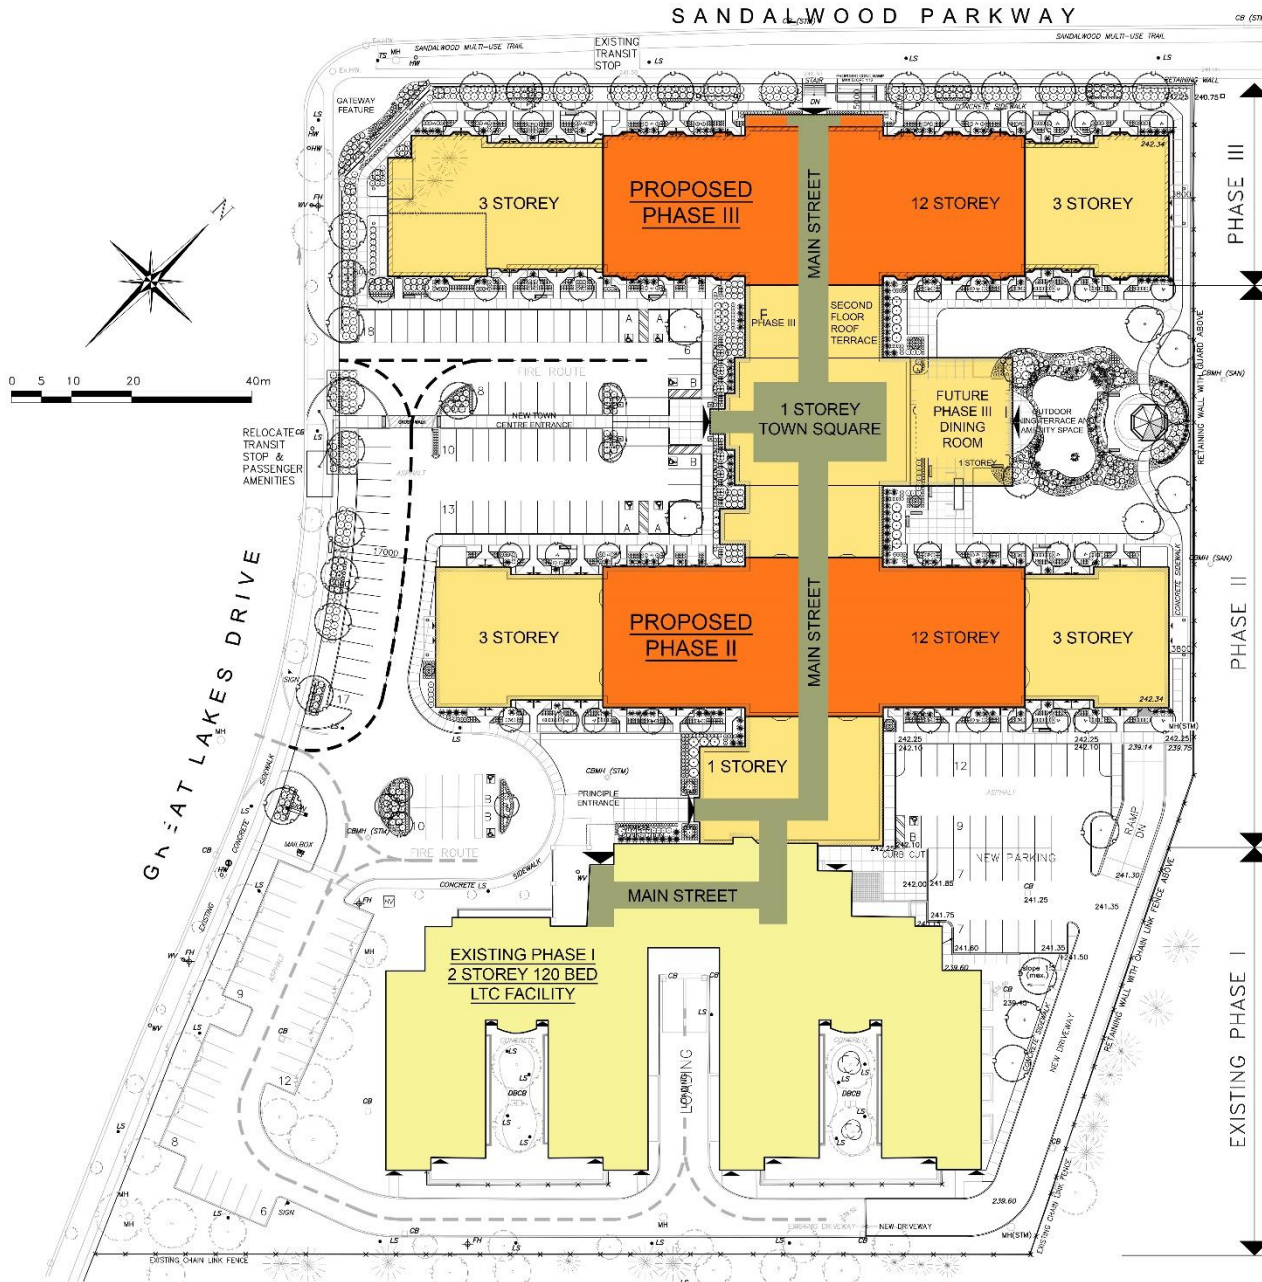

Schlegel-University of Waterloo

Research Institute for Aging (RIA)

Community Hub

Health Care Hub

Research, Innovation and Training Hub

The Village of Sandalwood Park Phases 2 & 3

Accessory Uses

- Seniors Community Centre
- Dementia Day Program
- Program for Active Living
- Living Classroom + Labs
- Medical Centre + Pharmacy
- Rehabilitation Centre
- SPA + Salon
- The Ruby Restaurant
- Child Care Centre
- Future Seniors Hub Uses

Site

Lot Area 2.858 Ha 28577.96 sq.m. (7.062 Acres)
 Gross Floor Area Total 57,890.90 sq.m. (623,152 sq.ft.)

Phase I (Existing) 6955.00 sq.m. (74,865 sq.ft.)
 120-Bed Long Term Care
 2 Storey

Phase II 26,358.30 sq.m. (283,727 sq.ft.)
 255 Retirement Dwellings
 12 Storey

Landscape Concept Phase 2 & 3

Aerial View from the West

Phase 2– Aerial View from the West

Imagery ©2020 Google, Imagery ©2020 First Base Solutions, Maxar Technologies.

View from Sandalwood Pkwy and Great Lakes Dr

View from Sandalwood Park and Great Lakes Dr

View of Main Entrance from Great Lakes Dr.

View of Main Entrance from Great Lakes Dr.

Schlegel Villages

The Village of Sandalwood Park Brampton