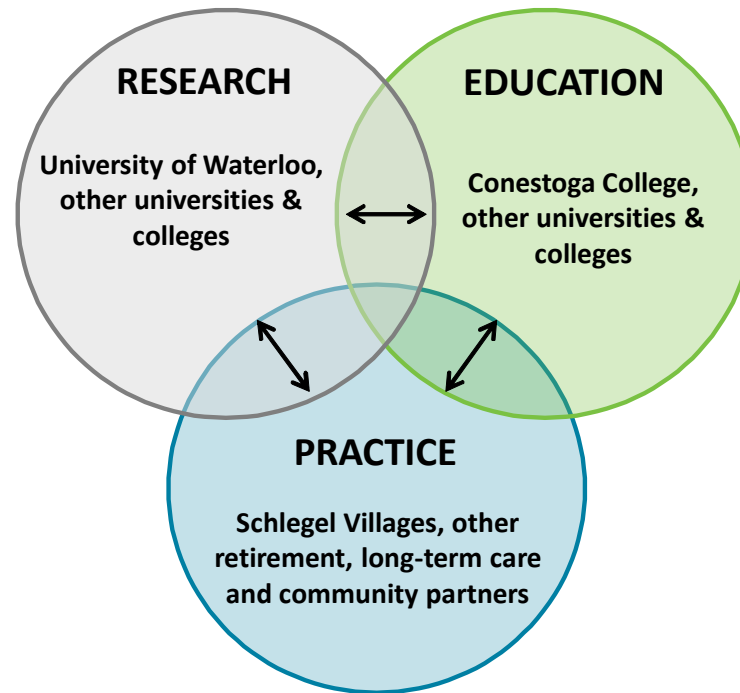

Schlegel Villages

The Village of Sandalwood Park Brampton

19 Villages Across Ontario

The Village Model

Principles

RESIDENTS & CAREGIVERS

COMMUNITY MEMBERS

SOCIAL

Environment is the residents' home

Activities are flexible and spontaneous

Collaborative team focus

Mutual relationships; community feel

FAMILY & FRIENDS

STUDENTS & RESEARCHERS

Social Model

The RIA Model

Schlegel-University of Waterloo

Research Institute for Aging (RIA)

Community Hub

Health Care Hub

Research, Innovation and Training Hub

The Village of Sandalwood Park Phases 2 & 3

Accessory Uses

- Seniors Community Centre
- Dementia Day Program
- Program for Active Living
- Living Classroom + Labs
- Medical Centre + Pharmacy
- Rehabilitation Centre
- SPA + Salon
- The Ruby Restaurant
- Child Care Centre
- Future Seniors Hub Uses

View from Sandalwood Park and Great Lakes Dr

View of Main Entrance from Great Lakes Dr.

View of Main Entrance from Great Lakes Dr.

Schlegel Villages

The Village of Sandalwood Park Brampton