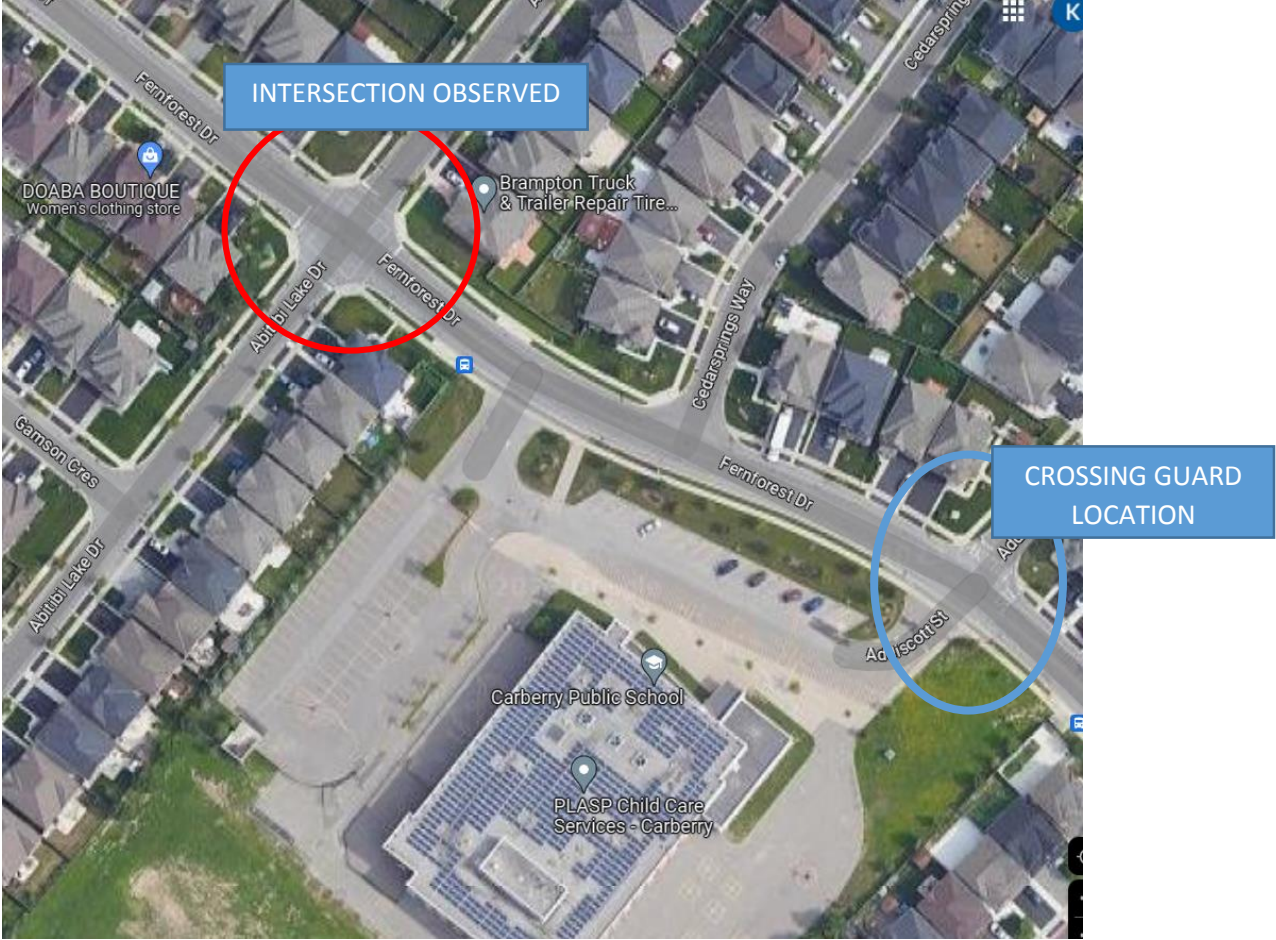

SITE INSPECTION AT FERNFOREST AND ABITIBI LAKE TRAIL  
WEDNESDAY, JUNE 7, 2023

AERIAL VIEW OF THE INTERSECTION OF FERNFOREST AND ABITIBI TRAIL, THE LOCATION OF A CROSSING GUARD AND WHERE CARBERRY P.S. IS LOCATED.

STREET VIEW OF THE INTERSECTION AND HOW CLOSE THE SCHOOL IS TO THE INTERSECTION.